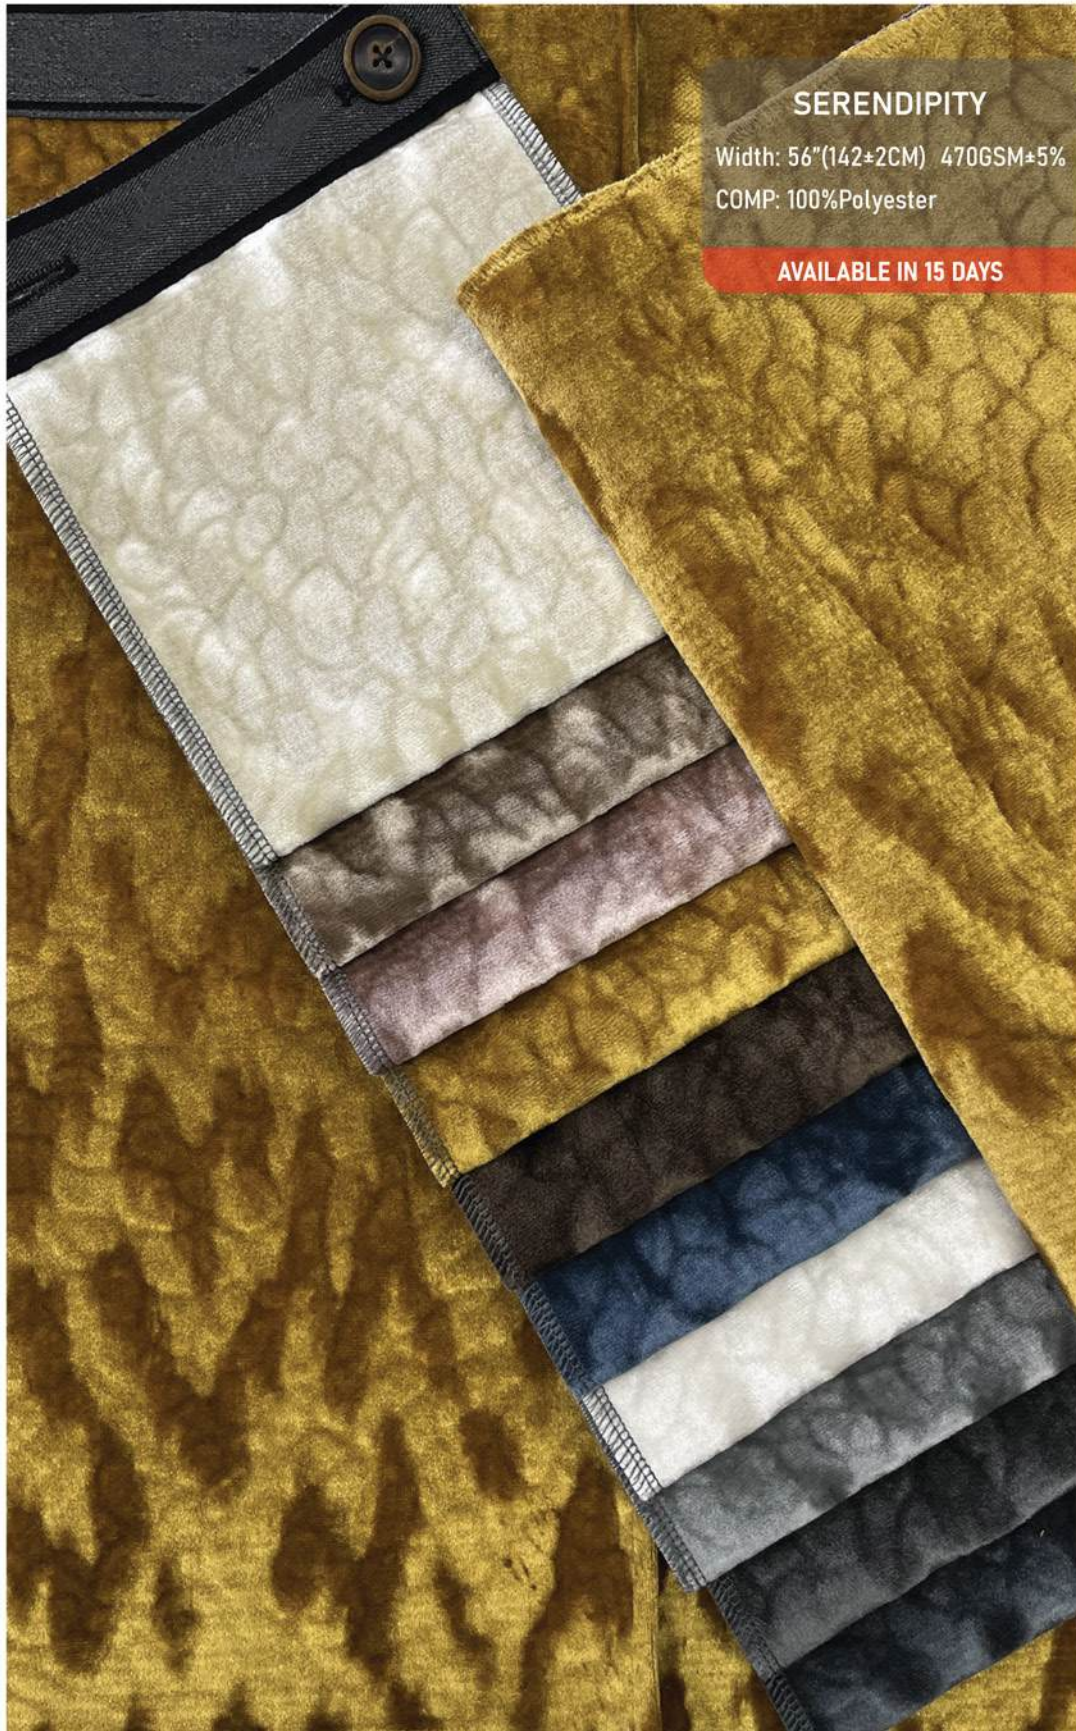

PAT: VKF573/07

TRIBECA

Width: 57"(145*2CM) 406GSM±5%
COMP: 95%P 5%C

AVAILABLE IN 15 DAYS

BUTTON ELEVATOR

SERENDIPITY

Width: 56"(142+2CM) 470GSM+5%

COMP: 100%Polyester